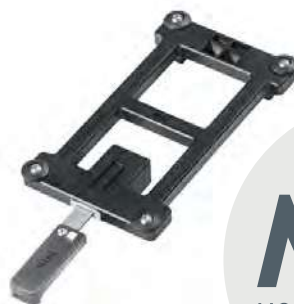

compatible with MIK